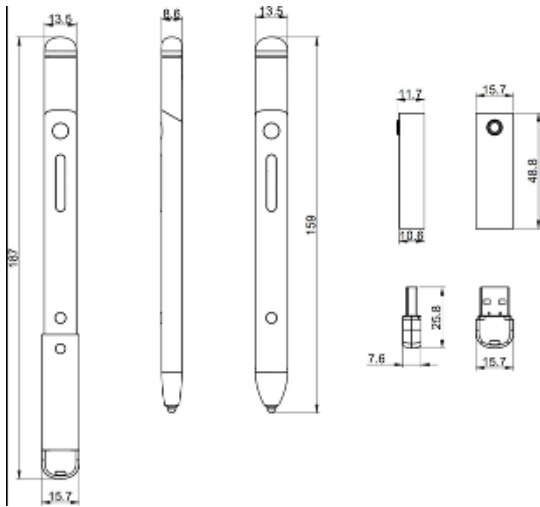

## Product size & Packing information:

Packing List	P2C-UTA
Smart Pen	✓
Spare Nib	✓
Pen Cap	✓
Bluetooth Receiver	✓
Type-C Cable	✓
Charging Base	×

Packing Information	P2C-UTA
NetWeight(pen)	20±1g
Net Weight (Charging base)	×
Single Package Size	204*56*24mm
WholePackage Size	425*303*145mm
QTY perCarton	50pcs
GrossWeight per Carton	5kg