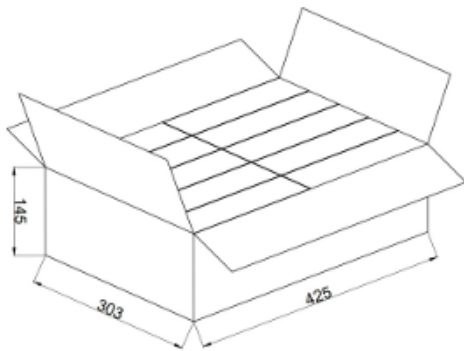

## Product size & Packing information:

Packing List	P2C-UTA
Smart Pen	✓
Spare Nib	✓
Pen Cap	✓
Bluetooth Receiver	✓
Type-C Cable	✓
Charging Base	×

Packing Information	P2C-UTA
NetWeight(pen)	20±1g
Net Weight (Charging base)	×
Single Package Size	204*56*24mm
WholePackage Size	425*303*145mm
QTY perCarton	50pcs
GrossWeight per Carton	5kg